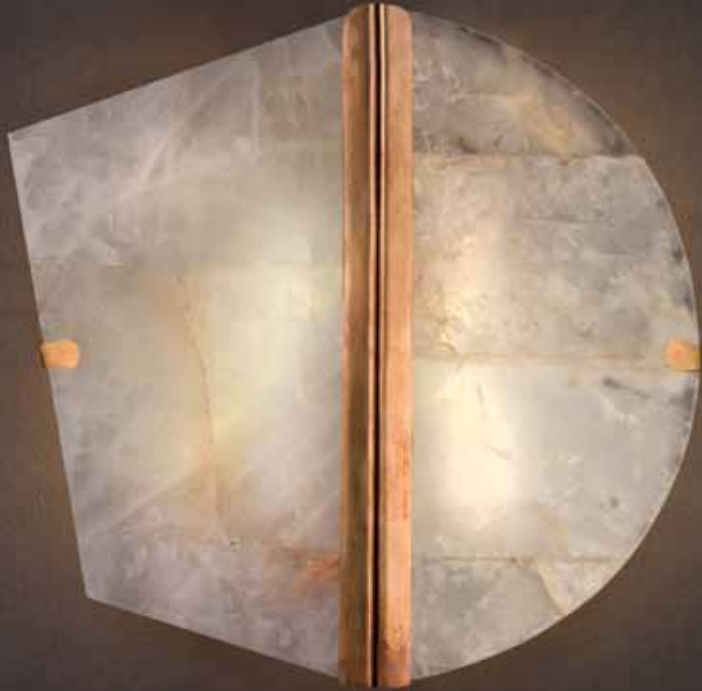

TIFFANY

SABRINA LANDINI

ARTDESIGNGALLERY
INTERIORCREATIONS

ceiling-table-standing
Hat Ø 40-60-80-100cm

SABRINALANDINI

ARTDESIGNGALLERY
INTERIORCREATIONS

MYFAN

lighted mirror 200x150 cm

SABRINA LANDINI

ART DESIGN GALLERY
INTERIOR CREATIONS

wall sconce
Ø 25-50-80 cm
crystal de roche/onyx

TWO BE

TWO BE